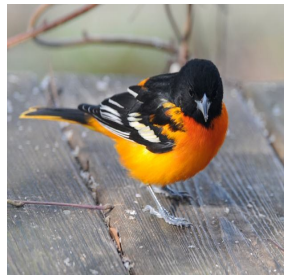

Maryland's governor is Martin O'Malley and the Lt. governor is Anthony Brown.

Maryland's population is 5,773,552

The Capital is Annapolis.

Famous Marlander!

Babe Ruth Is A very good baseball player for the Yankees. Some say he could predict his own homeruns. One time he pointed out where the ball would go and that he would get a home run and it happened as he said!

Port Discovery

Three floors of endless fun for the family. Hands on activities and adventures!

Maryland Science Center

More science than ever! Test that show that this science is true and real facts!

Maryland symbols

State tree is a white oak

State bird is Baltimore Oriole

State reptile is the Diamond back terrapin.

Did you know?

The Maryland state flag is one of the oldest flags in the nation.

There are no natural lakes in Maryland they are all man made!